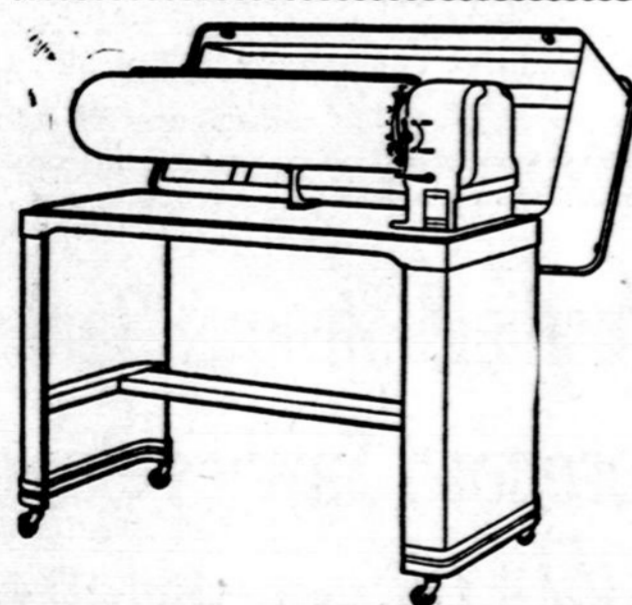

PUIKIAUSI ELEKTRIKINĖ
PROSĖJIMO MASINA
$69.95