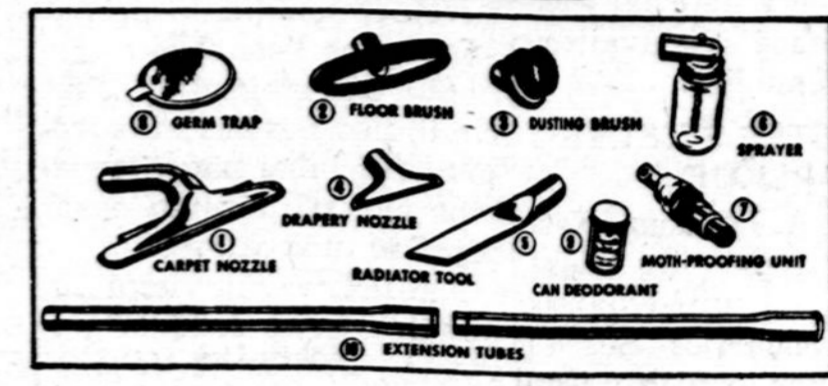

Elegantiškas, naujoviško stiliaus su įvairių-įvairiausiais įtaisais karpetų valytuvus.
Kaina **$59.95** DABAR **$49.95**

WESTINGHOUSE 21st Birthday RADIO
Model WR-179
A dominant value in its price class! A richly grained walnut cabinet with walnut base over speaker area. Has 5 down-push tuning buttons. Automatic volume control. Built-in loop antenna. 15 1/2" wide, 9" high, 7" deep. **only 18.95**

WESTINGHOUSE 21st Birthday RADIO
Model WR-184
A compact, distinctively styled table model with many of the latest features. Has 6 down-push tuning buttons. Automatic volume control. Illuminated slide rule dial. Built-in loop antenna. 15 1/2" wide, 9" high, 8" deep. **only 24.95**

WESTINGHOUSE 21st Birthday RADIO
Model WR-182
A truly handsome ensemble of walnut wood, hand-rubbed to a rich gloss. Receives both standard broadcast and short-wave. Electro-dynamic speaker. Automatic volume control. 15" wide, 9" high, 7" deep. **only 19.95**

Westinghouse 3-CUP PERCOLATOR
Ideal for small capacity, everyday use. Tarnishproof aluminum body, cool bakelite handle... **$1.95**

Westinghouse 8-CUP COFFEE MAKER
Makes delicious full flavored coffee—also soup, hot chocolate, etc. **$4.95**

EXTRA
Patirta, kad šaldytuvų kainos su kiekviena diena pakyla ir brangsta. Kreipiame dėmesį mūsų klientų, kad dabar dar yra patogus laikas įsigyti puikų Westinghouse šaldytuvą labai prieinamomis kainomis. Laikas — pinigai. Kuo greičiau įsigysite šaldytuvą, tuo daugiau sutaupysite. Prašome kreiptis į mūsų krautuvę dėl informacijų.

DARBININKAS ELECTRICAL SUPPLY
366 W. Broadway   TELEFONAS **So. Boston, Mass.**
SOU 2680