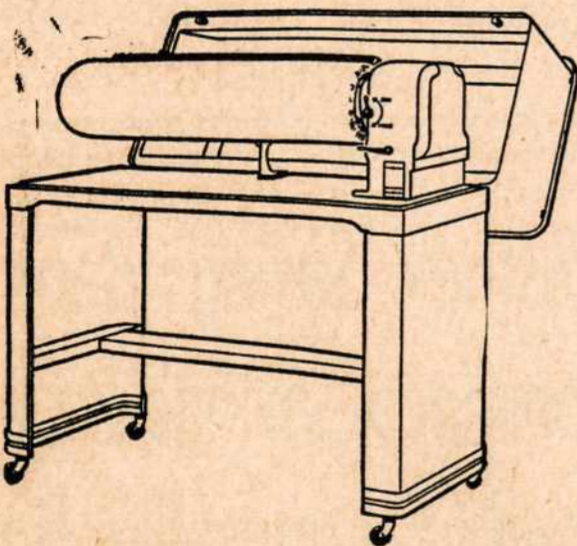

PUIKIAUSI ELEKTRIKINĖ PROSIJIMO MAŠINA
$69.95