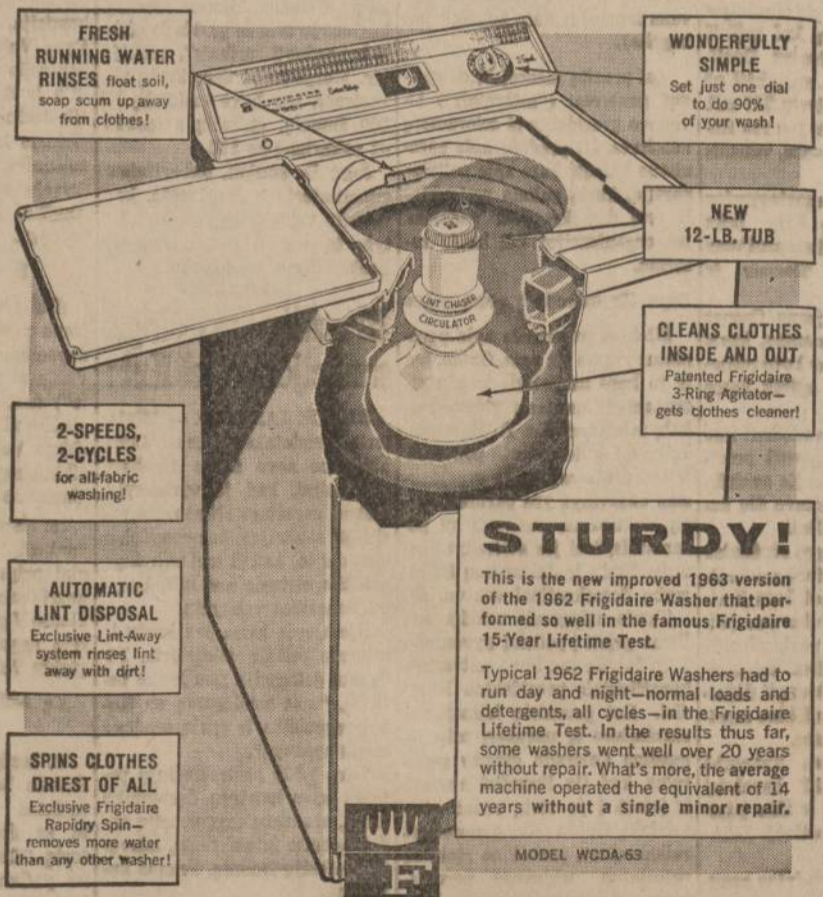

Now
at
P
R
I
T
I
K
I
N
S

You've Seen
it on TV!
the
LEADER
We have it
on SALE!

ONE WEEK ONLY
STURDY
FRIGIDAIRE WASHER!

FRESH RUNNING WATER RINSES float soil, soap scum up away from clothes!

WONDERFULLY SIMPLE
Set just one dial to do 90% of your wash!

SPINS CLOTHES DRIEST OF ALL
Exclusive Frigidaire Rapidly Spin—removes more water than any other washer!

with new
12 LB. TUB!
SALE PRICED!

And it's extra-dependable! This is the new improved 1963 version of the 1962 Frigidaire Washer that performed so well in the famous Frigidaire 15-Year Lifetime Test. Typical 1962 Frigidaire Washers had to run day and night—normal loads and detergents, all cycles—in the Frigidaire Lifetime Test. In the results thus far, some washers went well over 20 years without repair. What's more the AVERAGE machine operated for the equivalent of 14 years without a single minor repair.

OUR LOWEST PRICE EVER FOR THIS 2-SPEED, 2-CYCLE WASHER!

ONE WEEK ONLY!

Model WCDA-63

FRESH RUNNING WATER RINSES float soil, soap scum up away from clothes!

WONDERFULLY SIMPLE
Set just one dial to do 90% of your wash!

SPINS CLOTHES DRIEST OF ALL
Exclusive Frigidaire Rapidly Spin—removes more water than any other washer!

STURDY!
This is the new improved 1963 version of the 1962 Frigidaire Washer that performed so well in the famous Frigidaire 15-Year Lifetime Test. Typical 1962 Frigidaire Washers had to run day and night—normal loads and detergents, all cycles—in the Frigidaire Lifetime Test. In the results thus far, some washers went well over 20 years without repair. What's more, the average machine operated the equivalent of 14 years without a single minor repair.