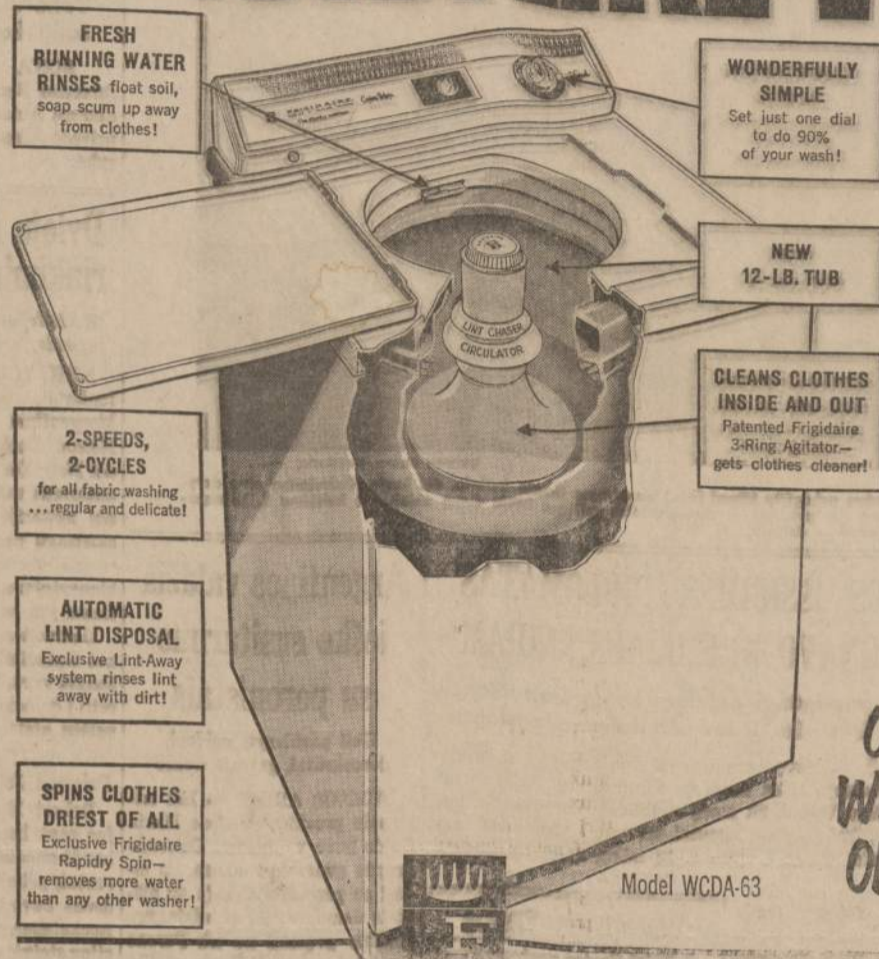

Now
at
P
R
I
T
I
K
I
N
S

You've Seen
it on TV!
the
LEADER
We have it
on SALE!

ONE WEEK ONLY
STURDY
FRIGIDAIRE WASHER!

FRESH RUNNING WATER RINSES float soil, soap scum up away from clothes!

WONDERFULLY SIMPLE
Set just one dial to do 90% of your wash!

NEW 12-LB. TUB

2-SPEEDS, 2-CYCLES
for all fabric washing... regular and delicate!

CLEANS CLOTHES INSIDE AND OUT
Patented Frigidaire 3-Ring Agitator—gets clothes cleaner!

AUTOMATIC LINT DISPOSAL
Exclusive Lint-Away system rinses lint away with dirt!

SPINS CLOTHES DRIEST OF ALL
Exclusive Frigidaire Rapidly Spin—removes more water than any other washer!

with new
12 LB. TUB!
SALE PRICED!

And it's extra-dependable! This is the new improved 1963 version of the 1962 Frigidaire Washer that performed so well in the famous Frigidaire 15-Year Lifetime Test. Typical 1962 Frigidaire Washers had to run day and night—normal loads and detergents, all cycles—in the Frigidaire Lifetime Test. In the results thus far, some washers went well over 20 years without repair. What's more the AVERAGE machine operated for the equivalent of 14 years without a single minor repair.

OUR LOWEST PRICE EVER FOR THIS 2-SPEED, 2-CYCLE WASHER!

ONE WEEK ONLY!

Model WCDA-63

FRESH RUNNING WATER RINSES float soil, soap scum up away from clothes!

WONDERFULLY SIMPLE
Set just one dial to do 90% of your wash!